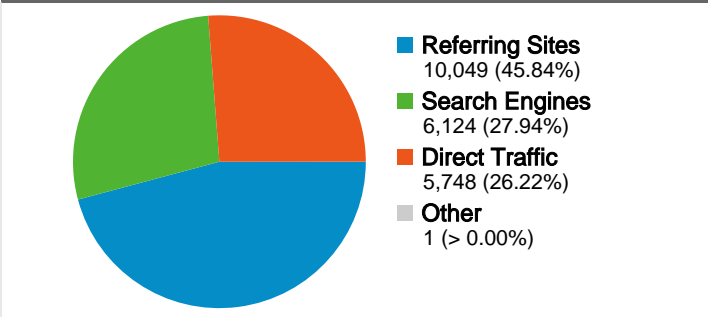

Traffic Sources Overview

Content Overview

Pages	Pageviews	% Pageviews
/tbatv/	17,073	10.74%
/	13,118	8.25%
/tbatv/event.php?eventid=138	6,279	3.95%
/tbatv/event.php?eventid=141	5,744	3.61%
/tbatv/event.php?eventid=139	4,558	2.87%