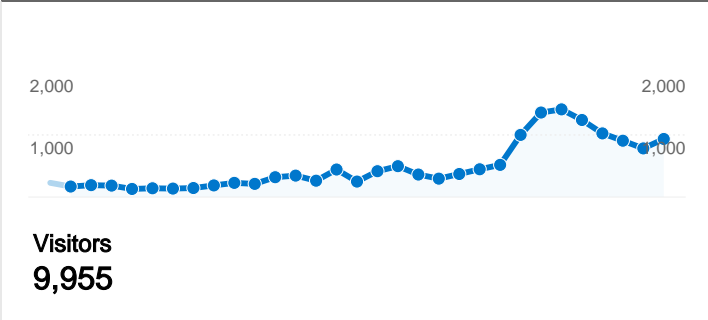

Site Usage

21,922 Visits

158,989 Pageviews

7.25 Pages/Visit

25.16% Bounce Rate

00:06:41 Avg. Time on Site

40.68% % New Visits

Visitors Overview

9,955 people visited this site

-  **21,922** Visits
-  **9,955** Absolute Unique Visitors
-  **158,989** Pageviews
-  **7.25** Average Pageviews
-  **00:06:41** Time on Site
-  **25.16%** Bounce Rate
-  **40.78%** New Visits

21,922 visits came from 47 countries/territories

Site Usage

Country/Territory	Visits	Pages/Visit	Avg. Time on Site	% New Visits	Bounce Rate
United States	20,181	7.28	00:06:36	41.15%	24.99%
Canada	1,194	6.90	00:07:11	30.74%	26.13%
Israel	223	7.49	00:09:49	33.18%	18.83%
Brazil	96	9.27	00:08:42	55.21%	18.75%
Germany	38	5.26	00:07:02	55.26%	39.47%
United Kingdom	34	2.24	00:01:32	82.35%	64.71%
India	34	6.03	00:11:57	20.59%	5.88%
(not set)	14	13.21	00:10:51	0.00%	14.29%
Costa Rica	12	15.58	00:17:48	8.33%	8.33%
Italy	7	1.14	00:00:20	100.00%	85.71%

Pages on this site were viewed a total of 158,989 times

158,989 Pageviews

103,880 Unique Views

25.16% Bounce Rate

Top Content

Pages	Pageviews	% Pageviews
/tbatv/	17,073	10.74%
/	13,118	8.25%
/tbatv/event.php?eventid=138	6,279	3.95%
/tbatv/event.php?eventid=141	5,744	3.61%
/tbatv/event.php?eventid=139	4,558	2.87%