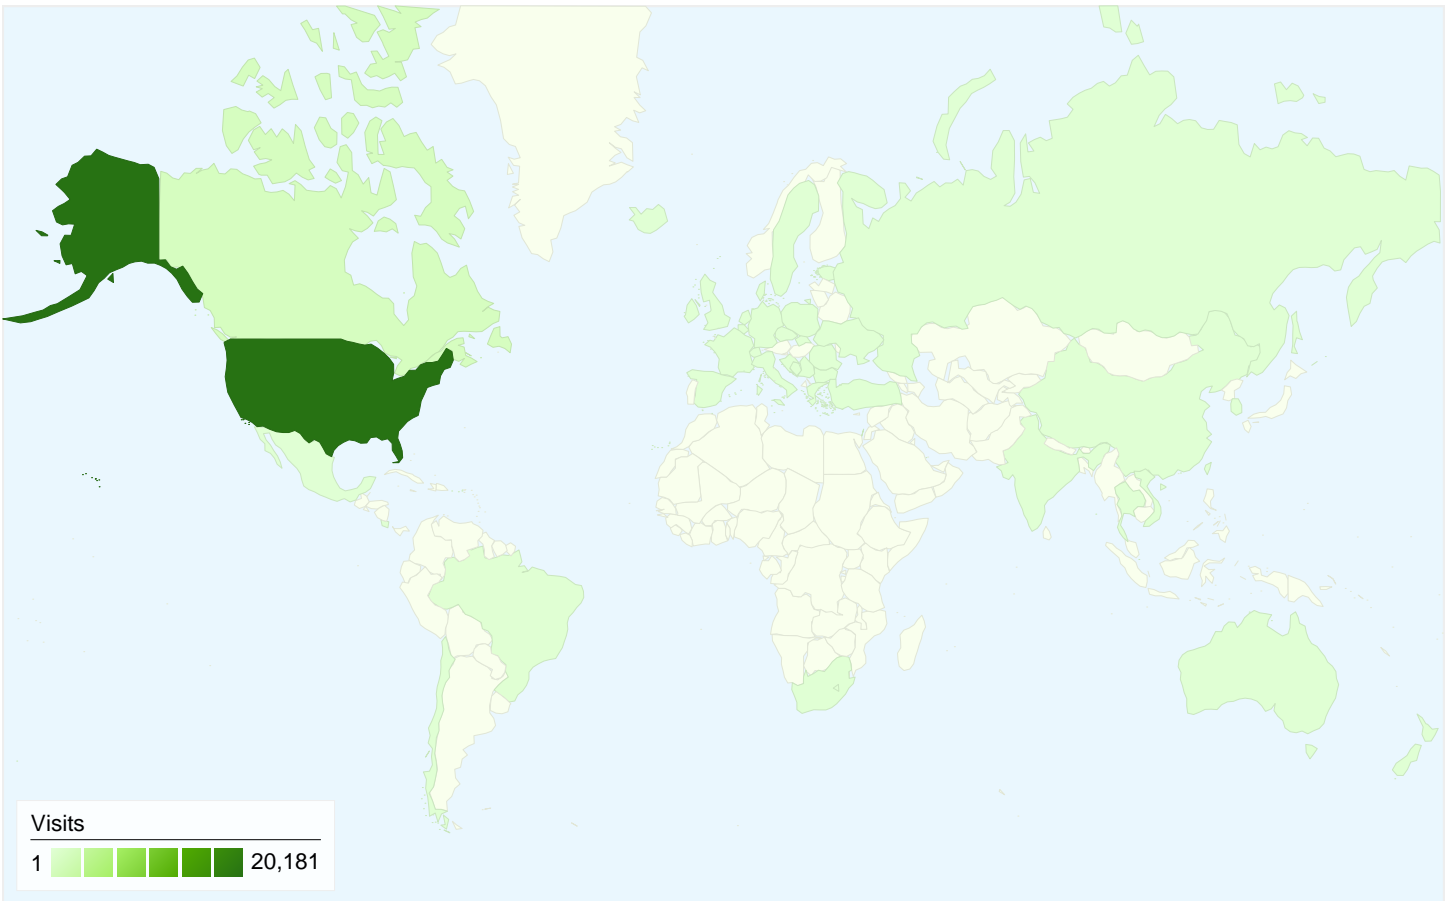

9,955 people visited this site

-  **21,922** Visits
-  **9,955** Absolute Unique Visitors
-  **158,989** Pageviews
-  **7.25** Average Pageviews
-  **00:06:41** Time on Site
-  **25.16%** Bounce Rate
-  **40.78%** New Visits

All traffic sources sent a total of 21,922 visits

-  26.22% Direct Traffic
-  45.84% Referring Sites
-  27.94% Search Engines

Top Traffic Sources

Sources	Visits	% visits	Keywords	Visits	% visits
chiefdelphi.com (referral)	6,939	31.65%	blue alliance	1,636	26.71%
(direct) ((none))	5,748	26.22%	the blue alliance	1,560	25.47%
google (organic)	5,688	25.95%	thebluealliance	196	3.20%
firststopsite.com (referral)	254	1.16%	blue alliance first	88	1.44%
yahoo (organic)	239	1.09%	thebluealliance.net	85	1.39%

21,922 visits came from 47 countries/territories

Site Usage

Country/Territory	Visits	Pages/Visit	Avg. Time on Site	% New Visits	Bounce Rate
United States	20,181	7.28	00:06:36	41.15%	24.99%
Canada	1,194	6.90	00:07:11	30.74%	26.13%
Israel	223	7.49	00:09:49	33.18%	18.83%
Brazil	96	9.27	00:08:42	55.21%	18.75%
Germany	38	5.26	00:07:02	55.26%	39.47%
United Kingdom	34	2.24	00:01:32	82.35%	64.71%
India	34	6.03	00:11:57	20.59%	5.88%
(not set)	14	13.21	00:10:51	0.00%	14.29%
Costa Rica	12	15.58	00:17:48	8.33%	8.33%
Italy	7	1.14	00:00:20	100.00%	85.71%