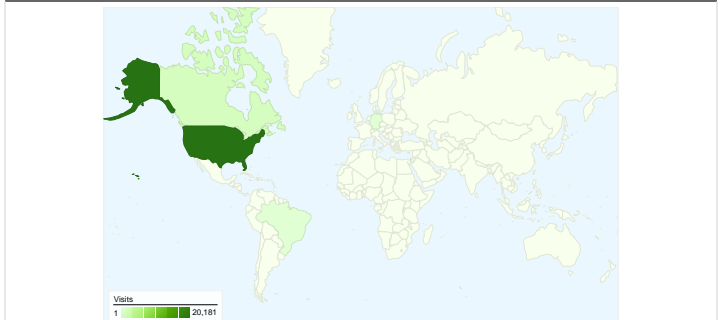

Site Usage

21,922 Visits

158,989 Pageviews

7.25 Pages/Visit

25.16% Bounce Rate

00:06:41 Avg. Time on Site

40.68% % New Visits

Visitors Overview

Map Overlay world

Traffic Sources Overview

Content Overview

Pages	Pageviews	% Pageviews
/tbatv/	17,073	10.74%
/	13,118	8.25%
/tbatv/event.php?eventid=138	6,279	3.95%
/tbatv/event.php?eventid=141	5,744	3.61%
/tbatv/event.php?eventid=139	4,558	2.87%

9,955 people visited this site

-  **21,922** Visits
-  **9,955** Absolute Unique Visitors
-  **158,989** Pageviews
-  **7.25** Average Pageviews
-  **00:06:41** Time on Site
-  **25.16%** Bounce Rate
-  **40.78%** New Visits

21,922 visits came from 47 countries/territories

Site Usage

Country/Territory	Visits	Pages/Visit	Avg. Time on Site	% New Visits	Bounce Rate
United States	20,181	7.28	00:06:36	41.15%	24.99%
Canada	1,194	6.90	00:07:11	30.74%	26.13%
Israel	223	7.49	00:09:49	33.18%	18.83%
Brazil	96	9.27	00:08:42	55.21%	18.75%
Germany	38	5.26	00:07:02	55.26%	39.47%
United Kingdom	34	2.24	00:01:32	82.35%	64.71%
India	34	6.03	00:11:57	20.59%	5.88%
(not set)	14	13.21	00:10:51	0.00%	14.29%
Costa Rica	12	15.58	00:17:48	8.33%	8.33%
Italy	7	1.14	00:00:20	100.00%	85.71%