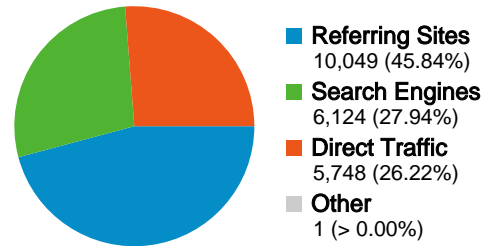

Top Traffic Sources

Sources	Visits	% visits	Keywords	Visits	% visits
chiefdelphi.com (referral)	6,939	31.65%	blue alliance	1,636	26.71%
(direct) ((none))	5,748	26.22%	the blue alliance	1,560	25.47%
google (organic)	5,688	25.95%	thebluealliance	196	3.20%
firststopsite.com (referral)	254	1.16%	blue alliance first	88	1.44%
yahoo (organic)	239	1.09%	thebluealliance.net	85	1.39%